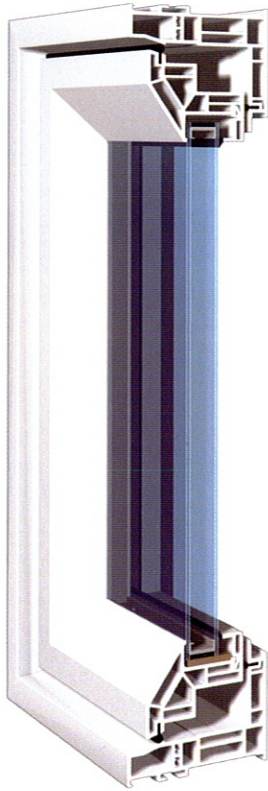

Casement Window

The 5000 Series Casement Window will add a contemporary look to your home while allowing the maximum amount of daylight to enter. The clean lines and beveled exterior frame of this casement design will add a look of distinction to any residence. Fusion welded vinyl components, dual sash weather seals, and insulated glass units provide the maximum amount of protection from air and water infiltration. A crank handle allows the sash to open 90 degrees for cleaning glass surfaces from inside the home while providing easy and dependable operation.

5000 Series Casement Windows

Features & Benefits

- *Tape glazed for structural integrity.*
- *Internal dual walled glazing bead for easy fabrication and long lasting durability.*
- *Internal glazing for ease of replacement of damaged units from inside the home.*
- *Beveled exterior face for aesthetics and water control.*
- *Double weather seals around the operating sash prevents air and water infiltration.*
- *Integral internal screen track accommodates heavy duty screens.*
- *Reinforcing pockets provided to meet particular performance requirements.*
- *Sash cranks 90 degrees for easy cleaning of all glass surfaces from inside the home.*
- *Notched frame for positive location of operating hardware for durability.*
- *Fusion welded frames and sashes create unitized components for strength and weatherability.*
- *Fold down crank handle allows more room for shades or blinds.*
- *Multi-point locking uses a single handle.*